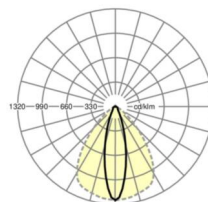

CHARACTERISTICS

Order number	19525004154
EAN number	4020863430697
Commodity code	94051190
Certification mark	IP 20, Protection class I, ENEC10 VDE, F, HACCP DIN10500/Food/IFS-application-related suitability/BRC, Indoor, CE
Impact resistance (IK rating)	IK03 (-20°C bis 35°C)
Ambient temperatur	ta -20°C to 35°C
Warranty period	5 years
State funding programs	BEG - Federal funding for efficient buildings (valid only for Germany)

ELECTRICAL ENGINEERING

Controller	Electronic driver (1 pcs.)
System output	24W
Mains voltage	230V/50Hz
Energy efficiency class/light source	B

LIGHTING TECHNOLOGY

Placement	LED, Colour rendering/Light colour CRI ≥ 80 / 6500K
Colour tolerance (MacAdam)	3SDCM
Nominal luminous flux	4430lm
LED service life	50000h L80/B10 (Tq 35°C), 70000h L80/B50 (Tq 35°C)
Luminaire luminous efficiency	186lm/W
Beam angle	25° (C0) / 100° (C90)
UGR lat./long.	15.5 / 20.8

MECHANICS

Housing colour	black RAL 9005
Dimensions (LxWxH/DxH)	1531mm x 55mm x 37mm
Weight (net)	1.75kg
Type of installation	Mounting rail system installation, Light structure

Dimensions

L	1531 mm	Length
B	55 mm	Width
H	37 mm	Height

DEEP-LINK

<https://www.regiolux.de/en/article/19525004154>

Reference	LED 4000lm 865
ηLB	100 %
Φ ↓/↑	98 % / 2 %
UGR lat./long.	15.5 / 20.8